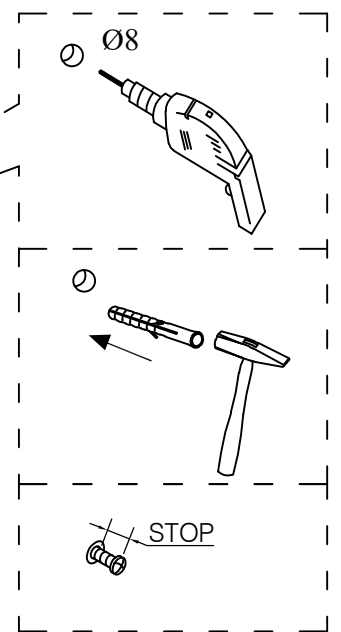

QOOZI

INSTALLATION GUIDE

DOMA SP 060

PRE-INSTALLATION - TOOLS REQUIRED

Drill

Measuring tape

Screwdriver

Silicone

Level

Pencil

1

✓

X

2