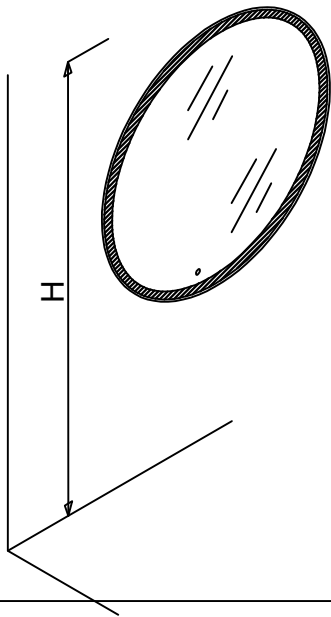

QOOZI

INSTALLATION GUIDE

DOMA SP 060

PRE-INSTALLATION - TOOLS REQUIRED

Drill

Measuring tape

Screwdriver

Silicone

Level

Pencil

1

✓

X

2