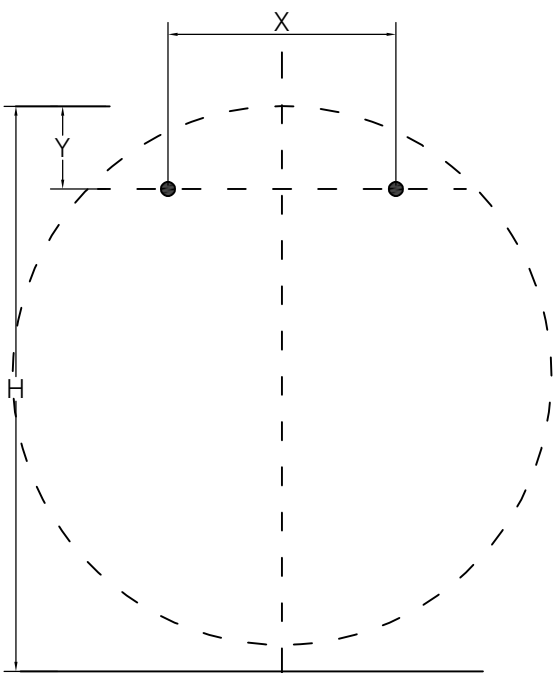

QOOZI

INSTALLATION GUIDE

DOMA SP 060

PRE-INSTALLATION - TOOLS REQUIRED

Drill

Measuring tape

Screwdriver

Silicone

Level

Pencil

1

✓

X

2