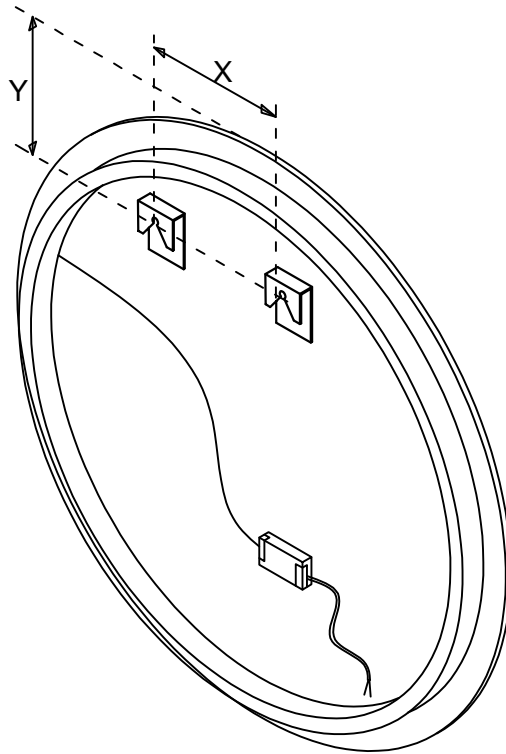

QOOZI

INSTALLATION GUIDE

DOMA SP 060

PRE-INSTALLATION - TOOLS REQUIRED

Drill

Measuring tape

Screwdriver

Silicone

Level

Pencil

1

✓

X

2