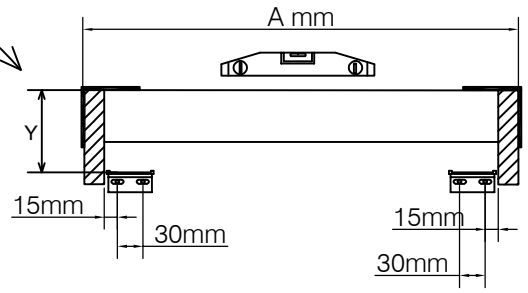

# PRE-INSTALLATION - TOOLS REQUIRED

Drill

Measuring tape

Screwdriver

Silicone

Level

Pencil

Please measure the "Y" size