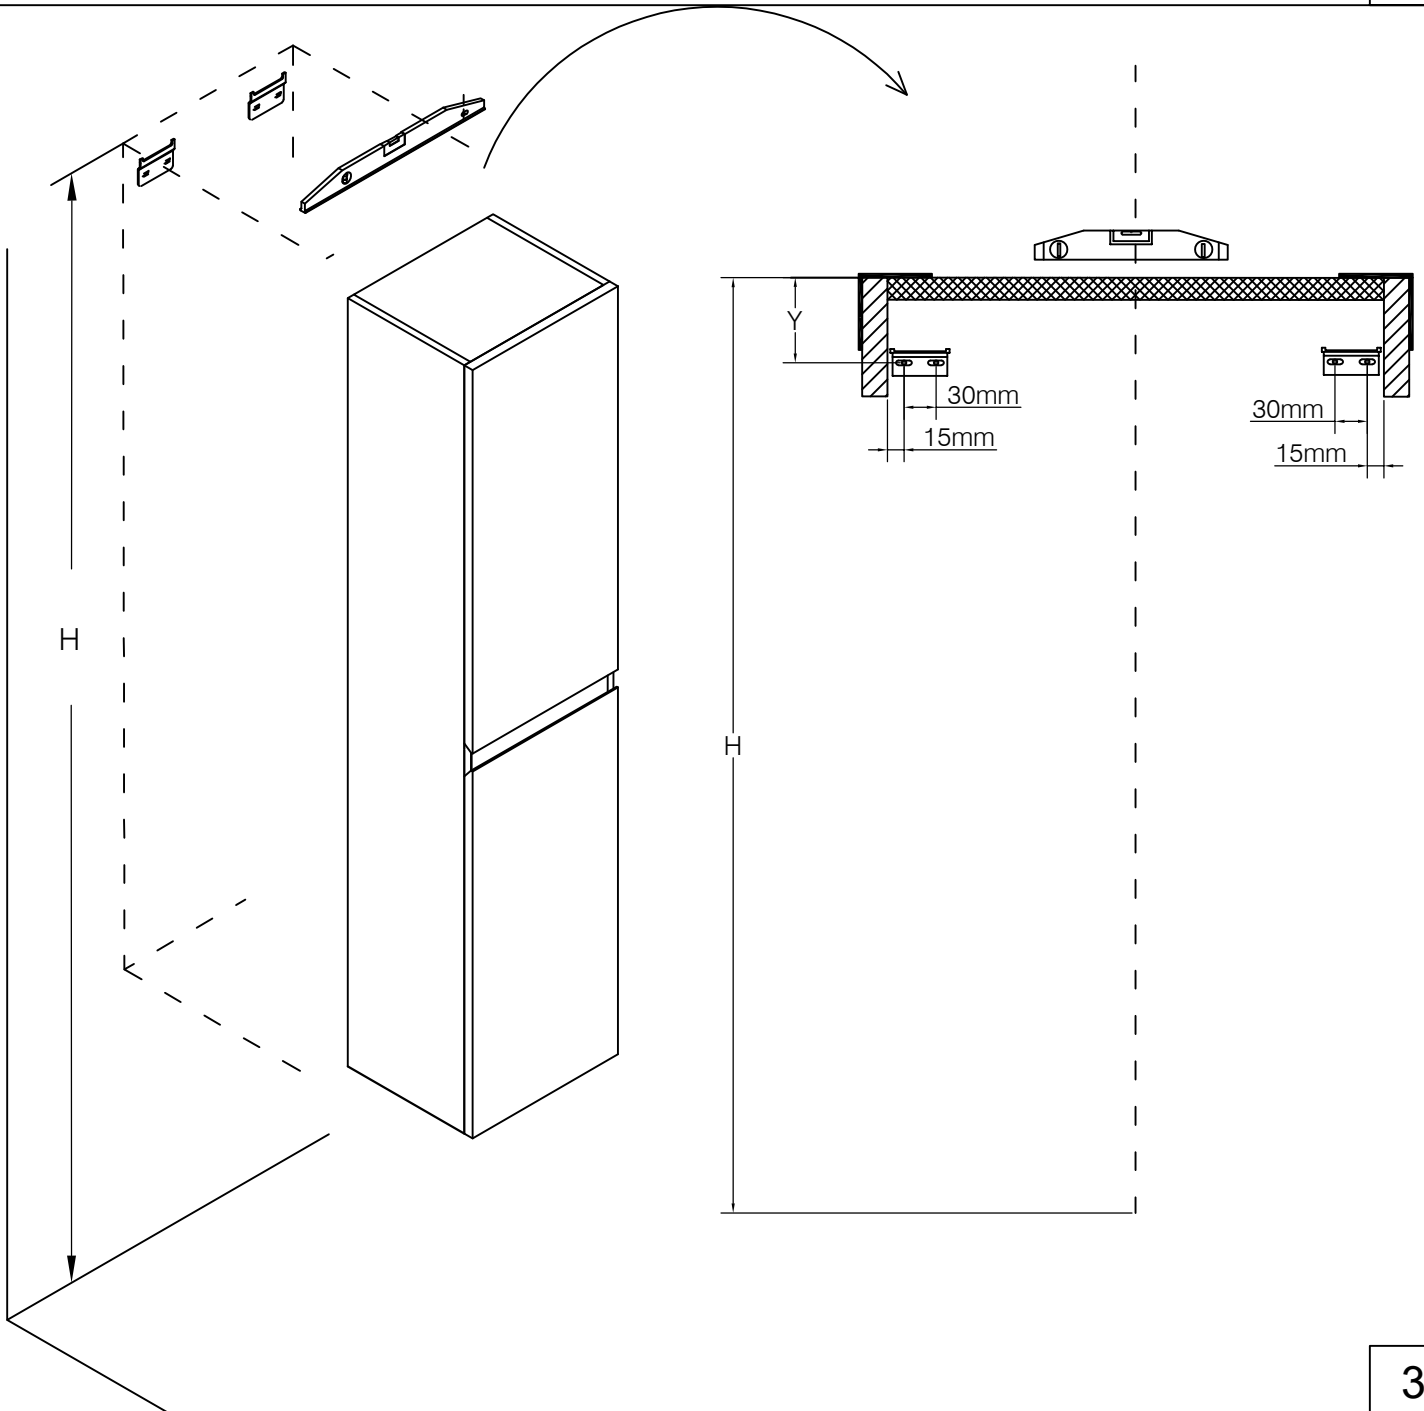

QOOZI

INSTALLATION GUIDE APOLLO KK 035 W

PRE-INSTALLATION - TOOLS REQUIRED

Drill

Measuring tape

Screwdriver

Silicone

Level

Pencil

Please measure the "Y" size

2

3