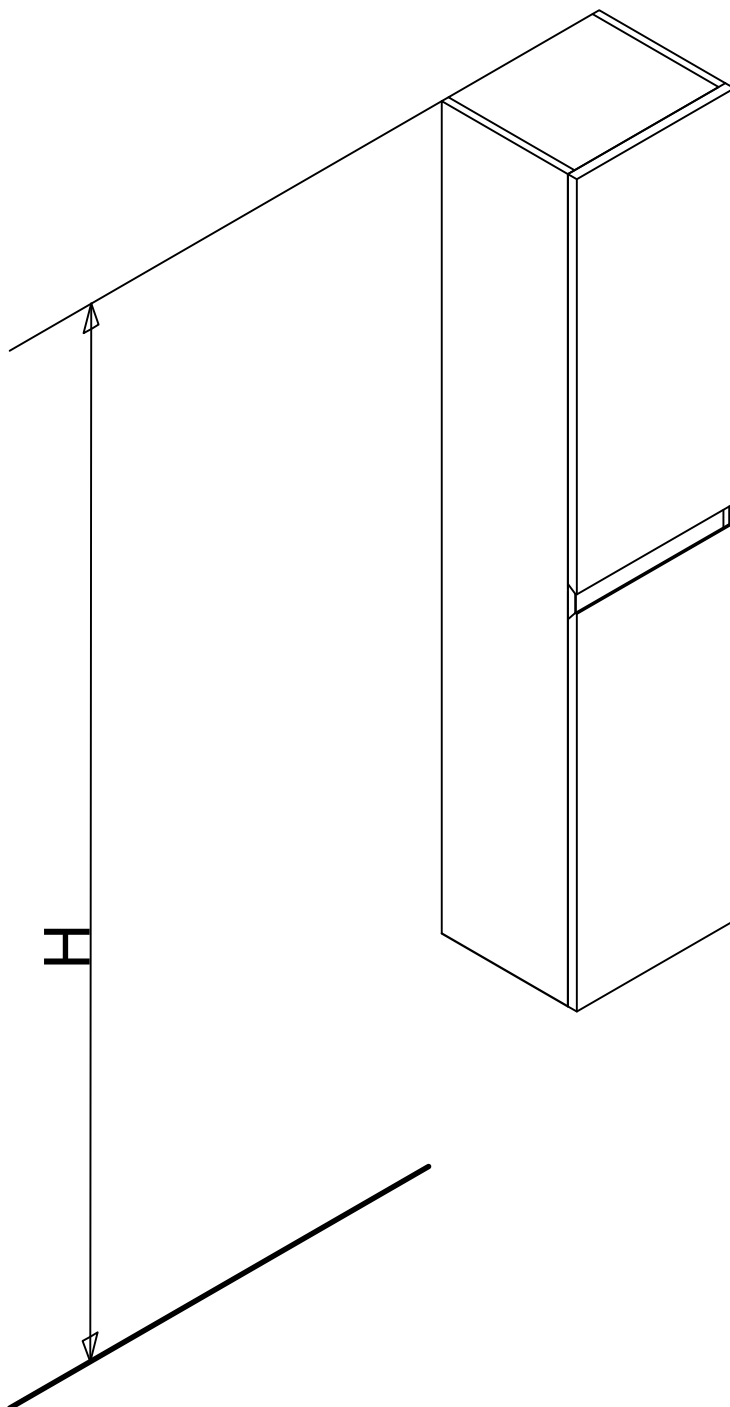

QOOZI

INSTALLATION GUIDE APOLLO KK 035 W

PRE-INSTALLATION - TOOLS REQUIRED

Drill

Measuring tape

Screwdriver

Silicone

Level

Pencil

Please measure the "Y" size

2

3