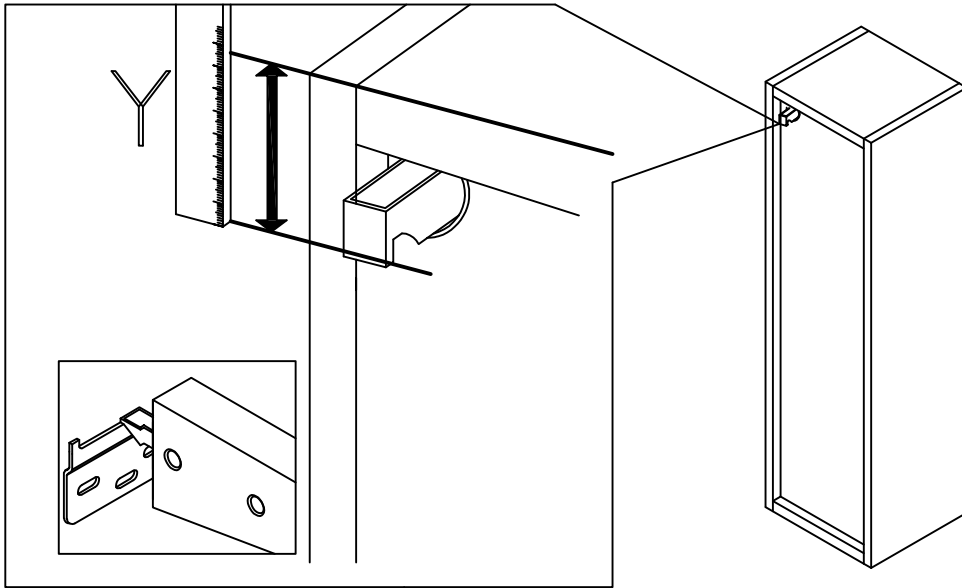

QOOZI

INSTALLATION GUIDE APOLLO KK 035 W

PRE-INSTALLATION - TOOLS REQUIRED

Drill

Measuring tape

Screwdriver

Silicone

Level

Pencil

Please measure the "Y" size

2

3