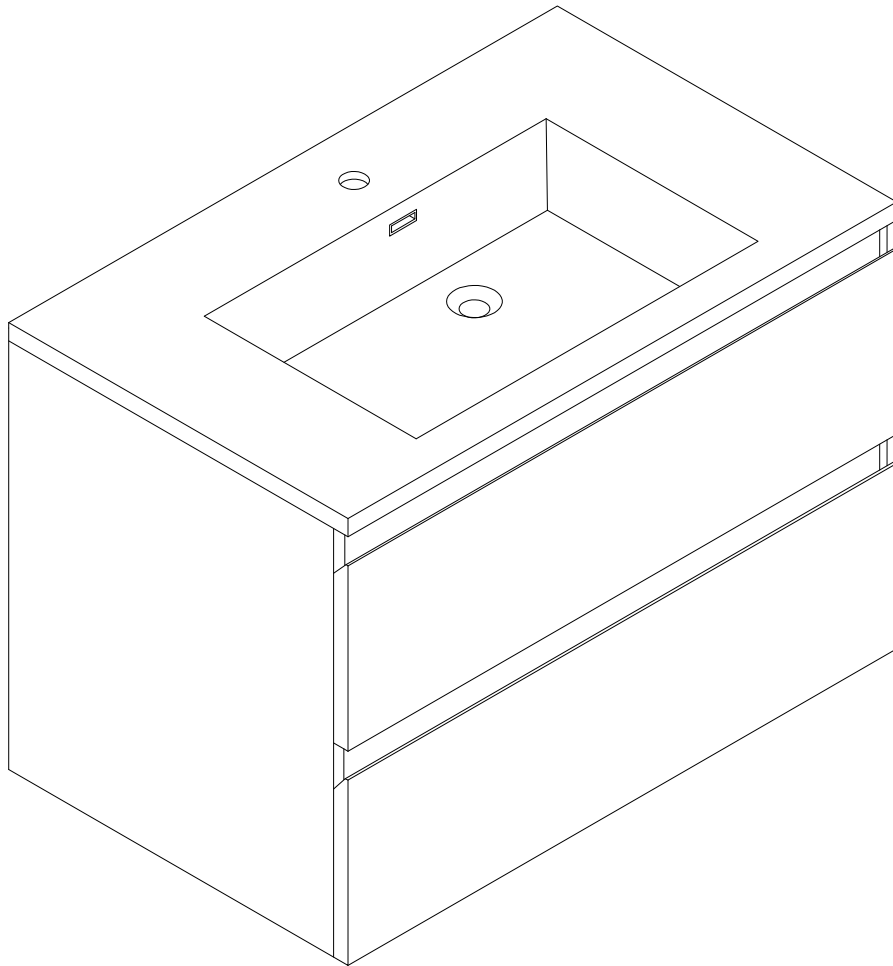

QOOZI

INSTALLATION GUIDE APOLLO OK 080 W

PRE-INSTALLATION - TOOLS REQUIRED

Drill

Measuring tape

Screwdriver

Silicone

Level

Pencil

1

Please measure the "Y" size

2

3

4

Please dry the cabinet with a soft cloth after use do not allow to remain wet

5