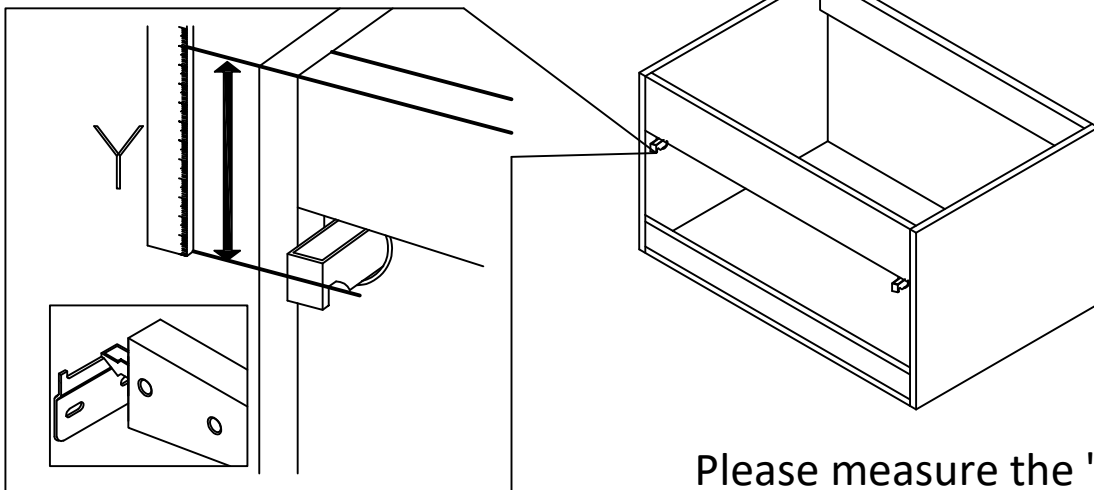

QOOZI

INSTALLATION GUIDE APOLLO OK 080 W

PRE-INSTALLATION - TOOLS REQUIRED

Drill

Measuring tape

Screwdriver

Silicone

Level

Pencil

1

Please measure the "Y" size

2

3

4

Please dry the cabinet with a soft cloth after use do not allow to remain wet

5