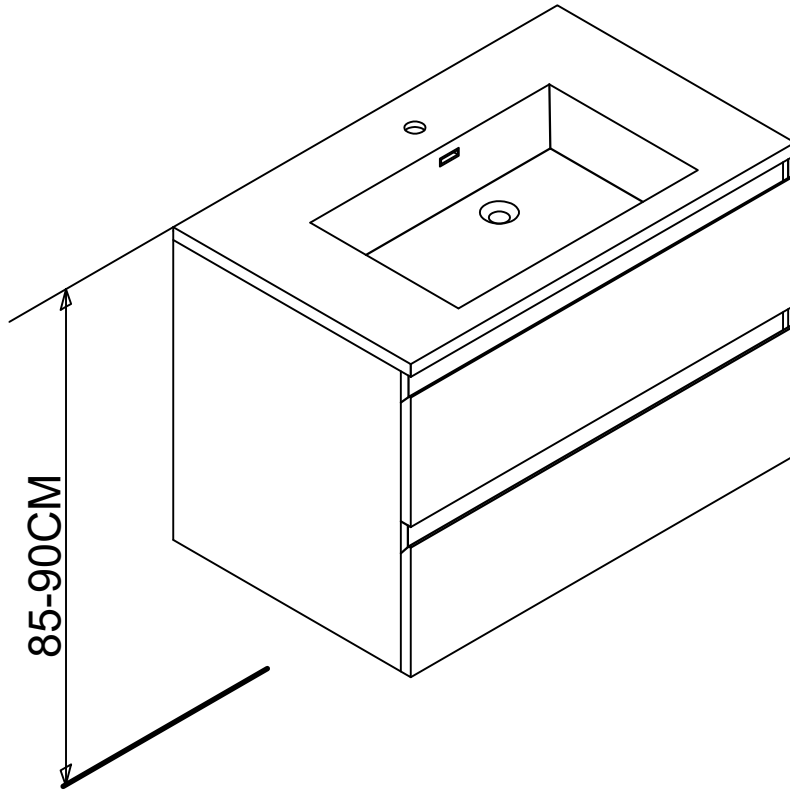

QOOZI

INSTALLATION GUIDE APOLLO OK 080 W

PRE-INSTALLATION - TOOLS REQUIRED

Drill

Measuring tape

Screwdriver

Silicone

Level

Pencil

1

Please measure the "Y" size

2

3

4

Please dry the cabinet with a soft cloth after use do not allow to remain wet

5