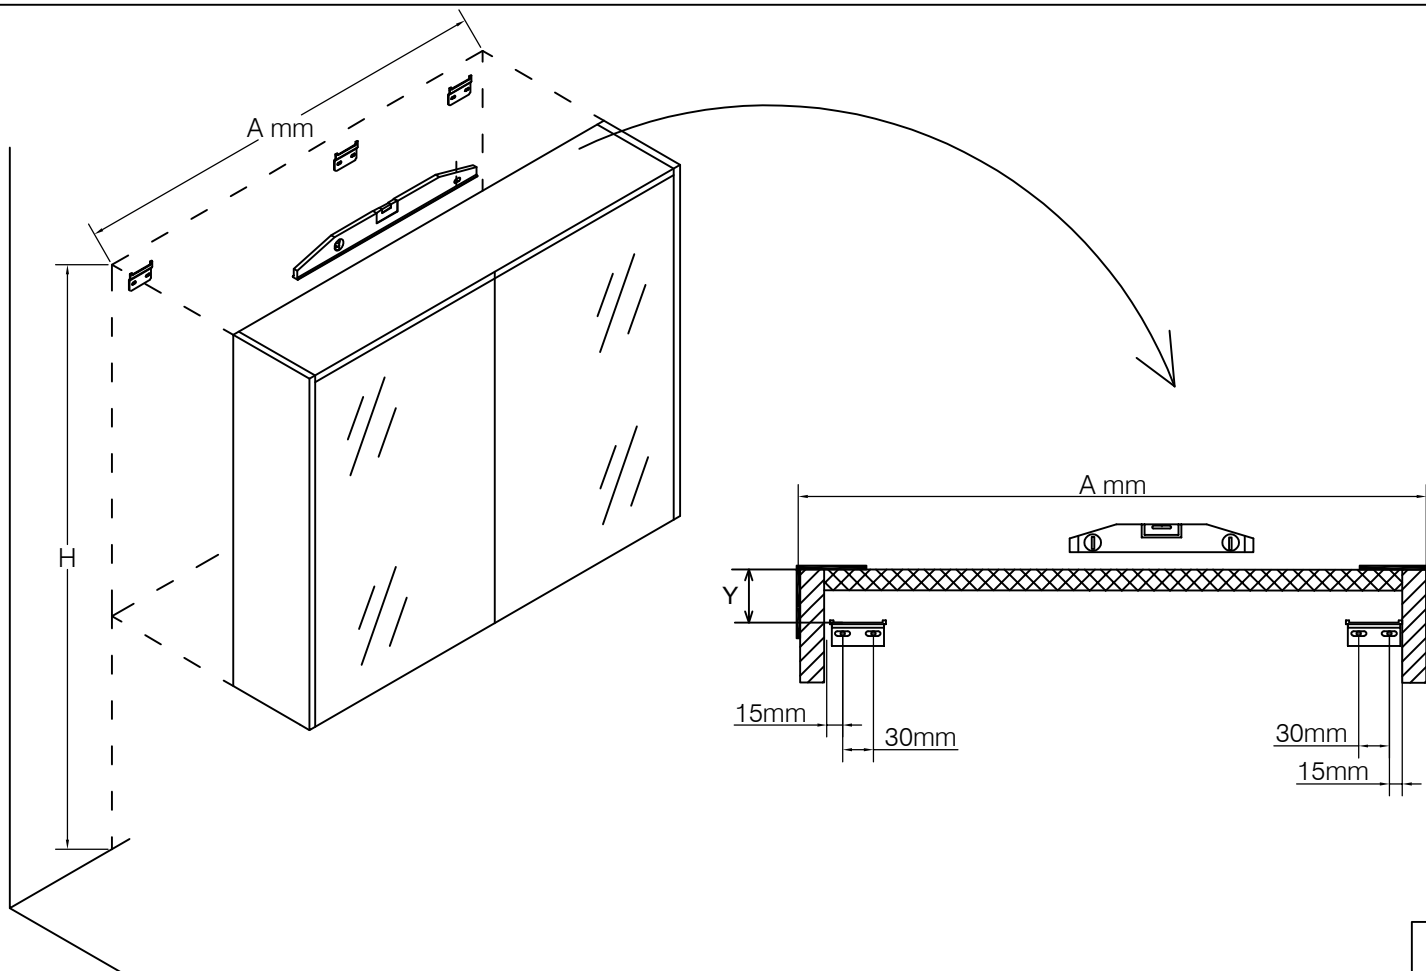

## PRE-INSTALLATION - TOOLS REQUIRED

Drill

Measuring tape

Screwdriver

Silicone

Level

Pencil

## MIRROR CABINET INSTALLATION

Please measure the "Y" size

2

Please dry the cabinet with a soft cloth after use do not allow to remain wet

3