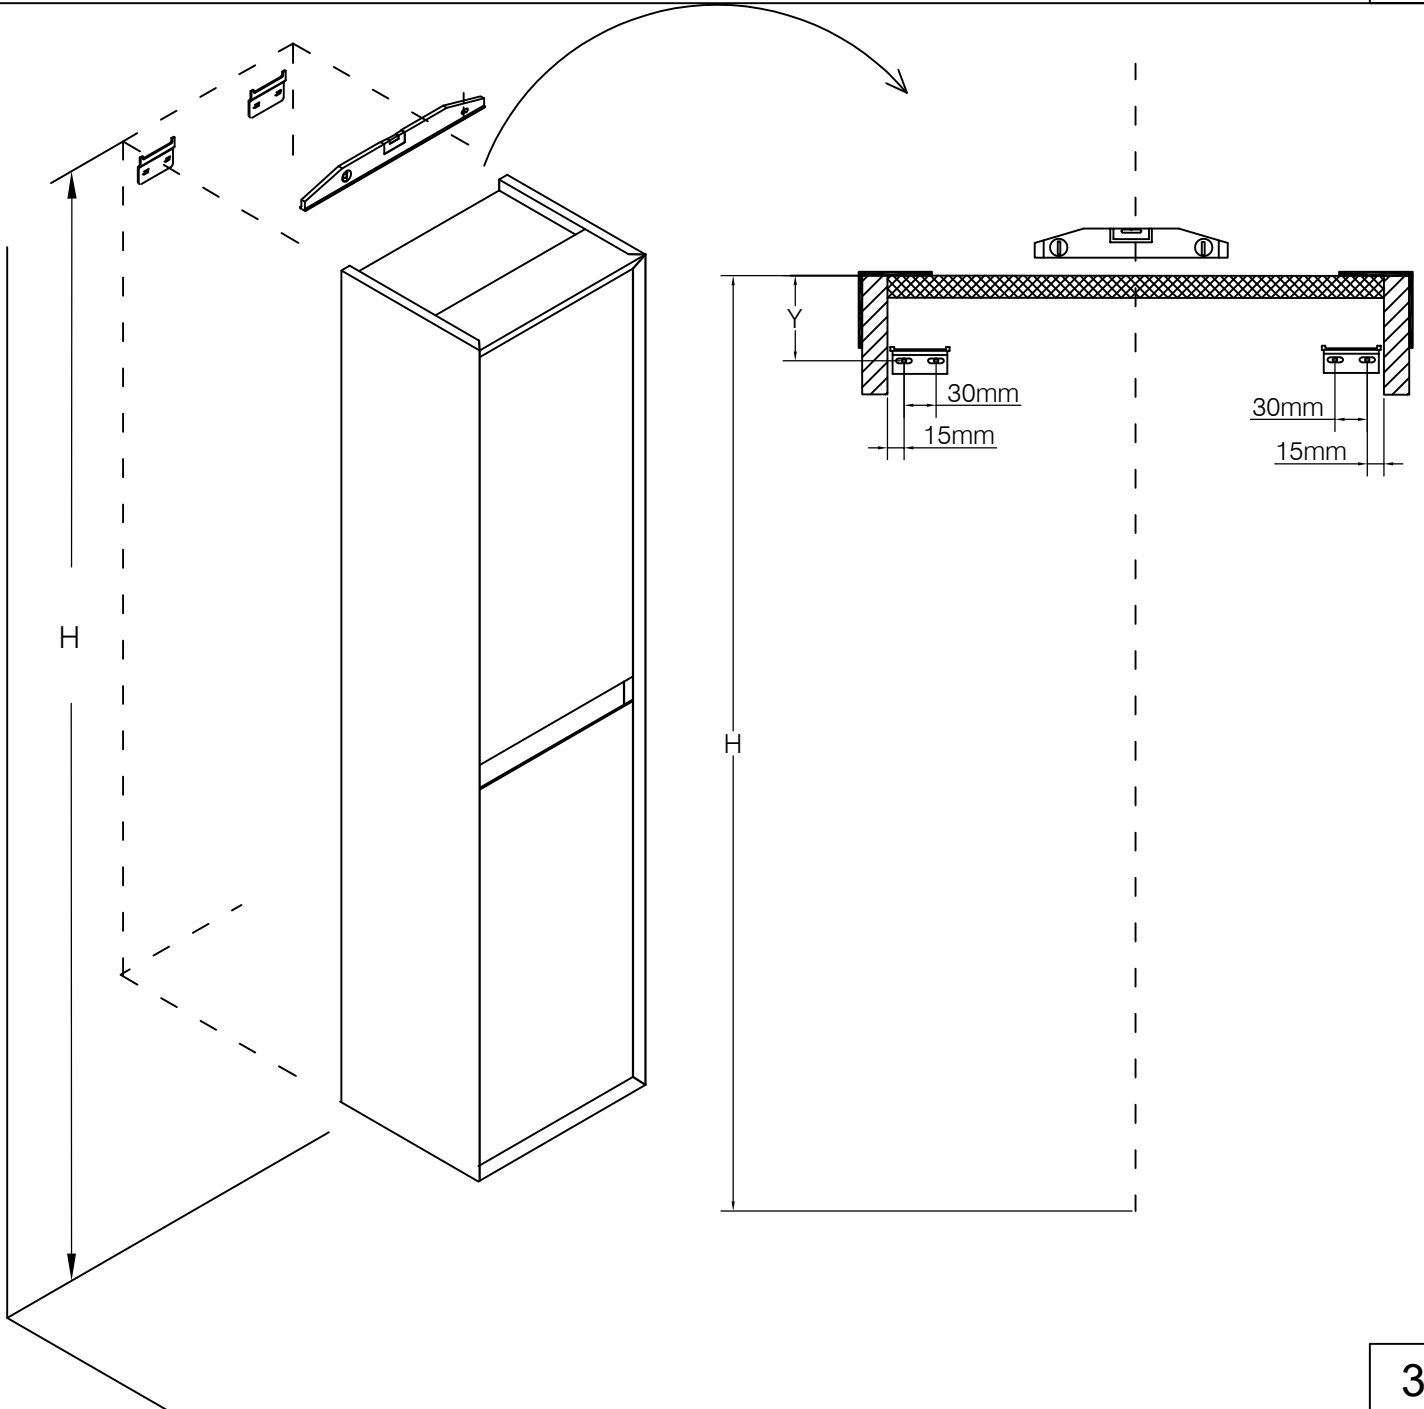

QOOZI

INSTALLATION GUIDE KARO KK 035

PRE-INSTALLATION - TOOLS REQUIRED

Drill

Measuring tape

Screwdriver

Silicone

Level

Pencil

Please measure the "Y" size

2

3