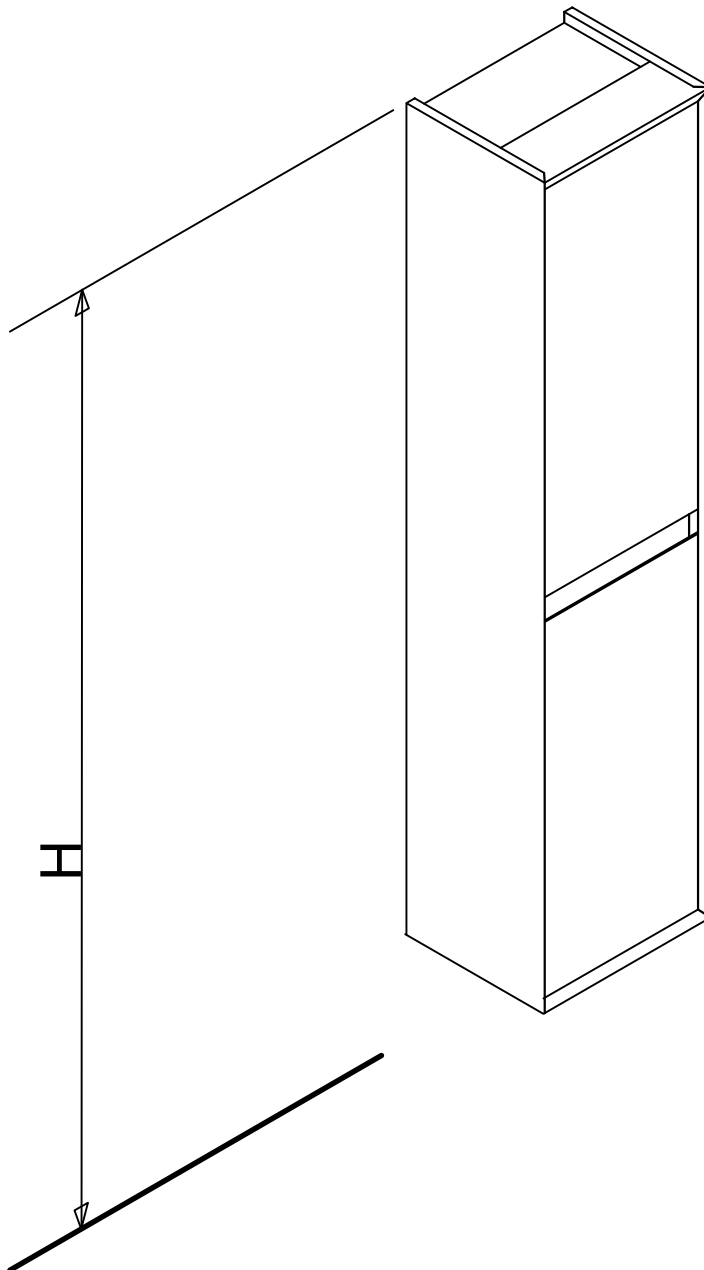

QOOZI

INSTALLATION GUIDE KARO KK 035

PRE-INSTALLATION - TOOLS REQUIRED

Drill

Measuring tape

Screwdriver

Silicone

Level

Pencil

Please measure the "Y" size

2

3