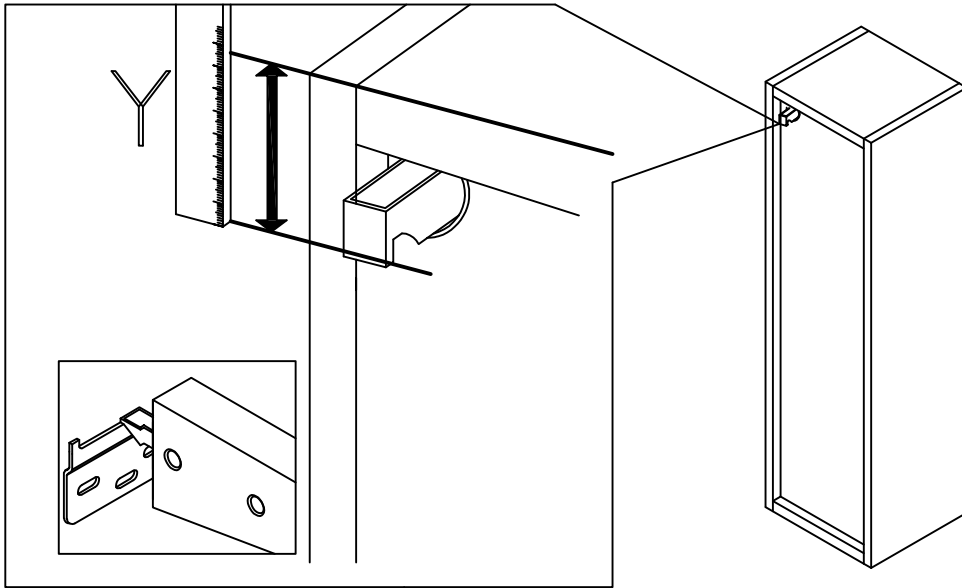

QOOZI

INSTALLATION GUIDE KARO KK 035

PRE-INSTALLATION - TOOLS REQUIRED

Drill

Measuring tape

Screwdriver

Silicone

Level

Pencil

Please measure the "Y" size

2

3