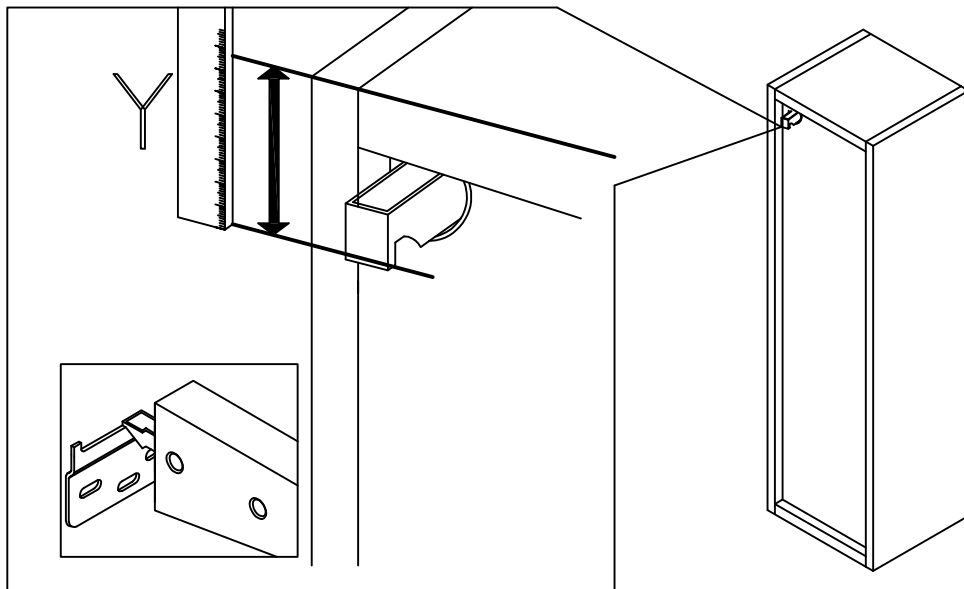

QOOZI

INSTALLATION GUIDE

NESO KK 040

PRE-INSTALLATION - TOOLS REQUIRED

Drill

Measuring tape

Screwdriver

Silicone

Level

Pencil

Please measure the "Y" size

2

3